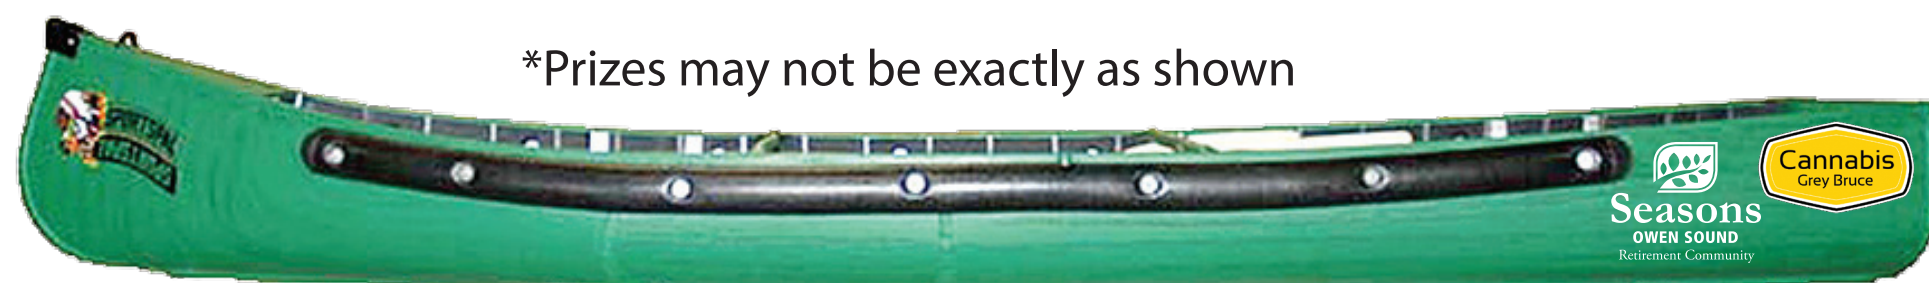

TOP BROWN TROUT PRIZE PACKAGE

*Prizes may not be exactly as shown